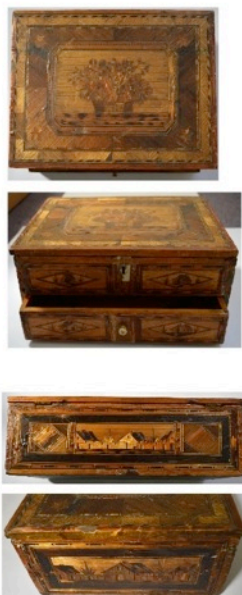

### A7 Straw work box

Straw work box, made by French prisoner of war, c. 1812. Box is decorated with floral and village scenes.

Conservation Needs - Clean and consolidate straw surfaces. Estimate £350