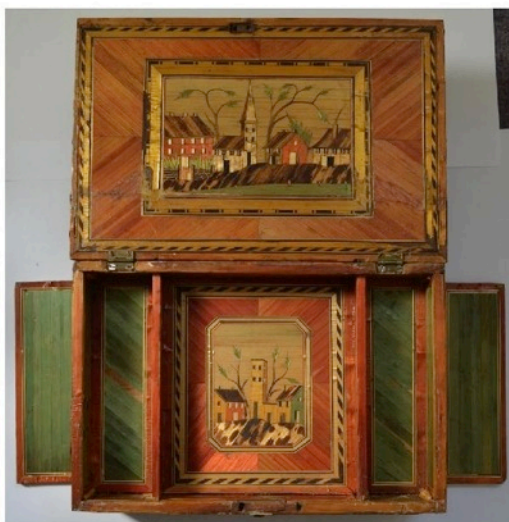

### A7 Straw work box

Straw work box, made by French prisoner of war, c. 1812. Box is decorated with floral and village scenes.

Conservation Needs - Clean and consolidate straw surfaces. Estimate £350